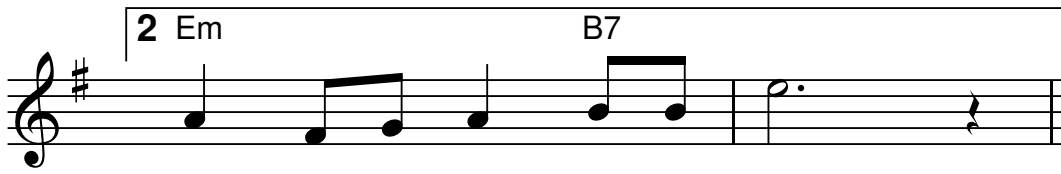

Klezmer : Vi Ahin Zol Ich Gehn

Slowly with feeling ♩ = 130

The musical score is written in G major (one sharp) and 4/4 time. It consists of ten staves of music. The tempo is marked 'Slowly with feeling' with a quarter note equal to 130 beats per minute. The key signature is G major. The score includes various chords: Em, Am, B7, E7, and B. A repeat sign is present at the end of the sixth staff. The first measure of the tenth staff is marked with a '1' above the staff, indicating a first ending.